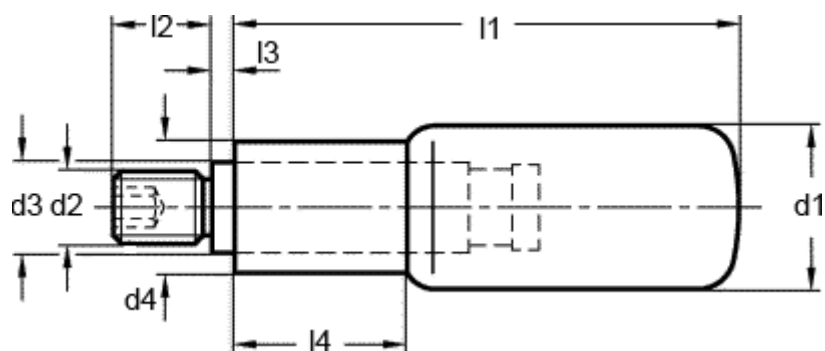

Data Sheet

Article number: 200934191

Description: E+G Revolving handle
GN 798.1-KT-22-M8

Measures

$d1 = 22$
 $d2 = M8$
 $d3 = 14$
 $d4 = 18.5$
 $l1 = 59.0$
 $l2 = 14$
 $l3 = 2.5$
 $l4 = 21$